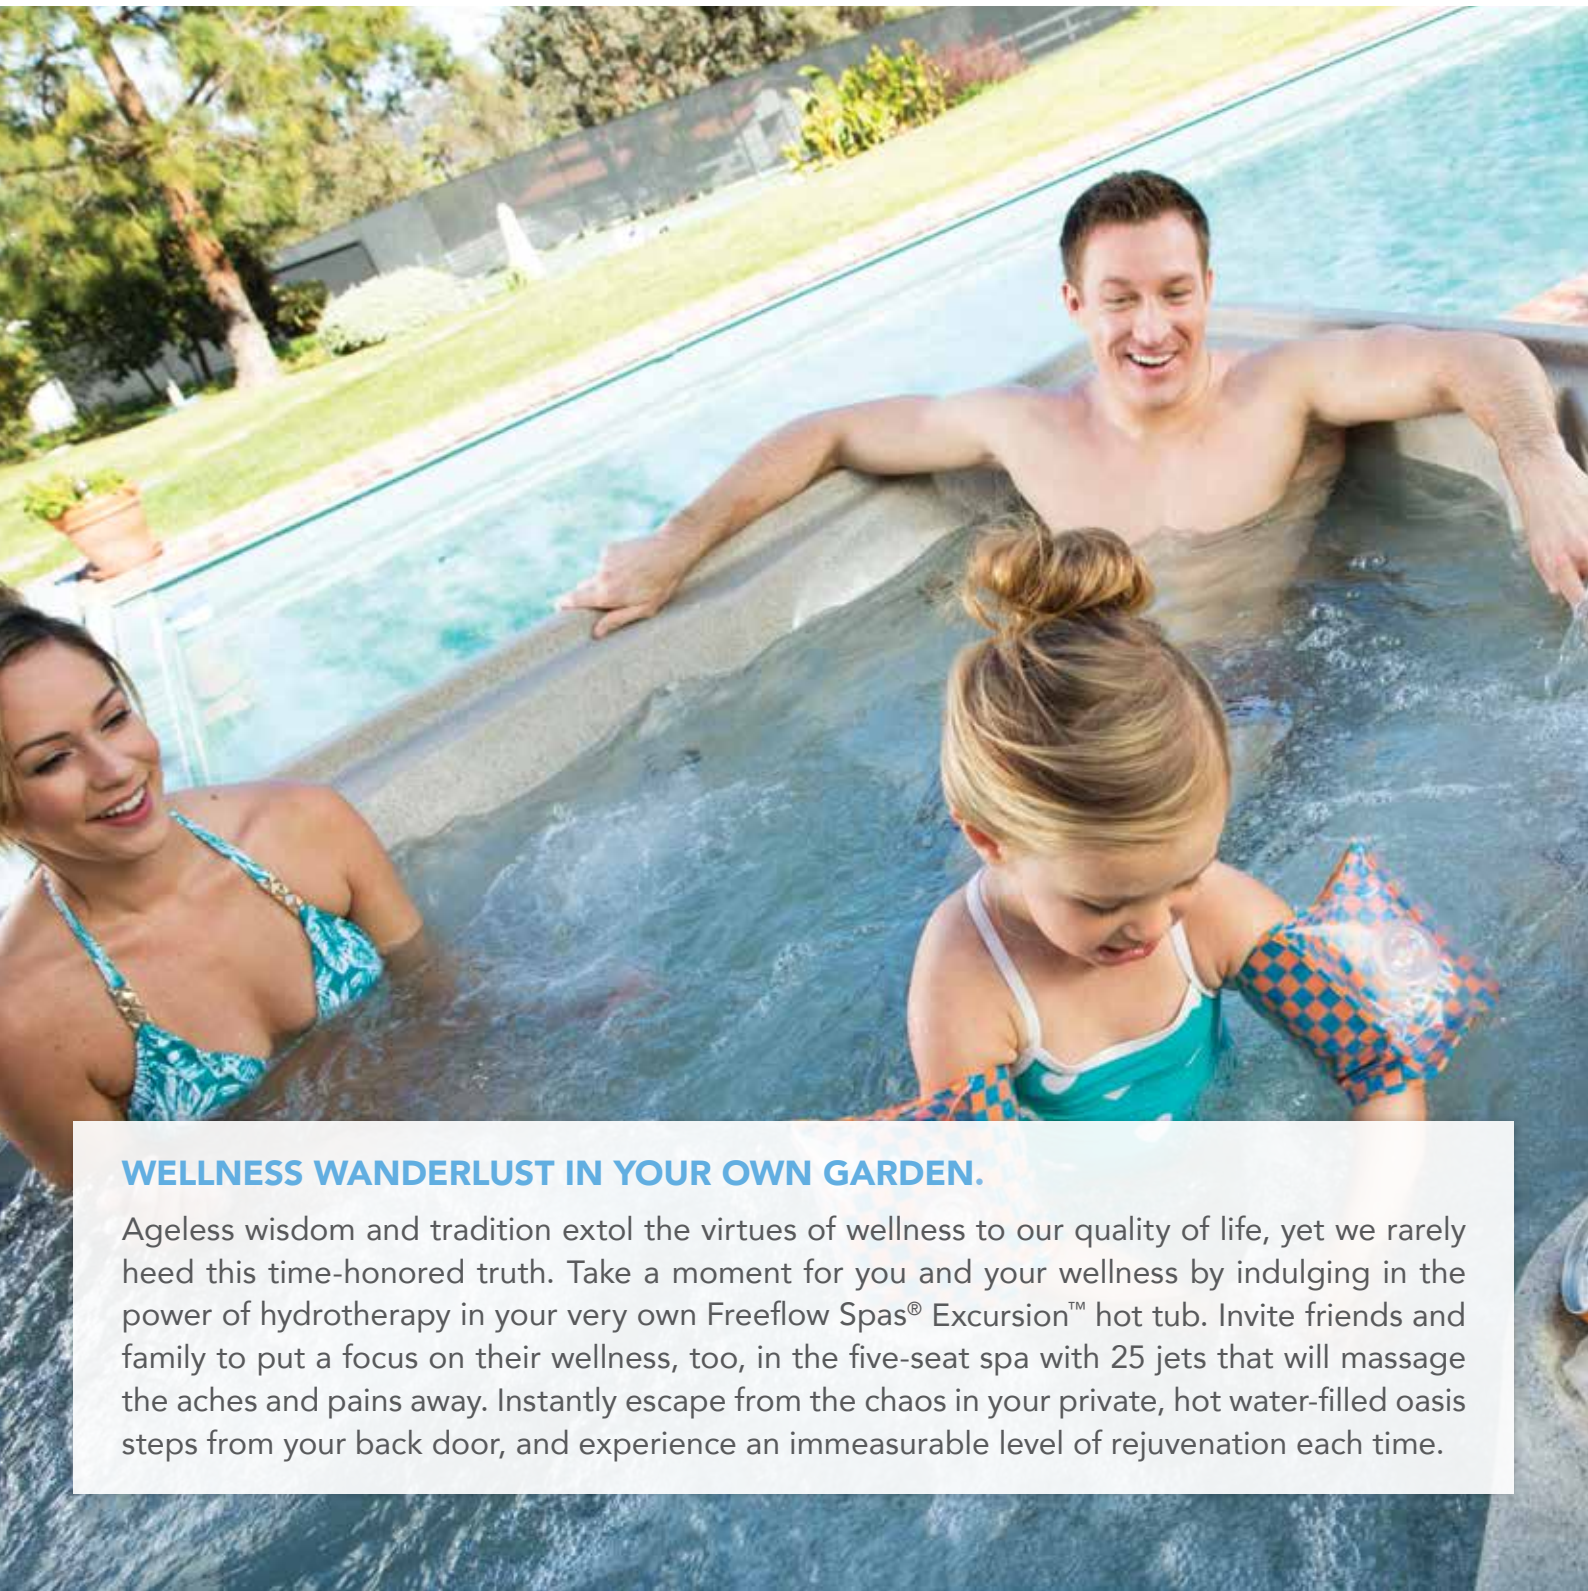

FREEFLOW SPAS®

EXCURSION™

WELLNESS WANDERLUST IN YOUR OWN GARDEN.

Ageless wisdom and tradition extol the virtues of wellness to our quality of life, yet we rarely heed this time-honored truth. Take a moment for you and your wellness by indulging in the power of hydrotherapy in your very own Freeflow Spas® Excursion™ hot tub. Invite friends and family to put a focus on their wellness, too, in the five-seat spa with 25 jets that will massage the aches and pains away. Instantly escape from the chaos in your private, hot water-filled oasis steps from your back door, and experience an immeasurable level of rejuvenation each time.

FREEFLOW SPAS®

EXCURSION™

Excursion shown in Sand

Excursion shown in Sand with built-in ice bucket

Seating Capacity	5 Adults
Dimensions	218 x 196 x 84 cm
Water Capacity	1,100 litres
Dry Weight	190 kg
Jet Count	25 with stainless steel trim
Water Feature	Waterfall
Ozone System	Can be installed at time of purchase
Heater	2KW
Pump	2.0 BPH two-speed
Filter Size	4.5 m ²
Lighting	Multi-colour LED light
Electrical Configuration	230v
Colour Options	Sand, Taupe
Shell & Cabinet	Rotationally molded
Vinyl Cover Colour Options	Chestnut, Slate
Accessories (optional)	Cover Lifter; Straight Step; The Cool Step™; Wi-Fi Kit
Warranty	5-Year Structure; 5-Year Shell/Surface; 2-Year Component; 2-Year No Leak Plumbing

Sand shell with Chestnut cover

Taupe shell with Slate cover