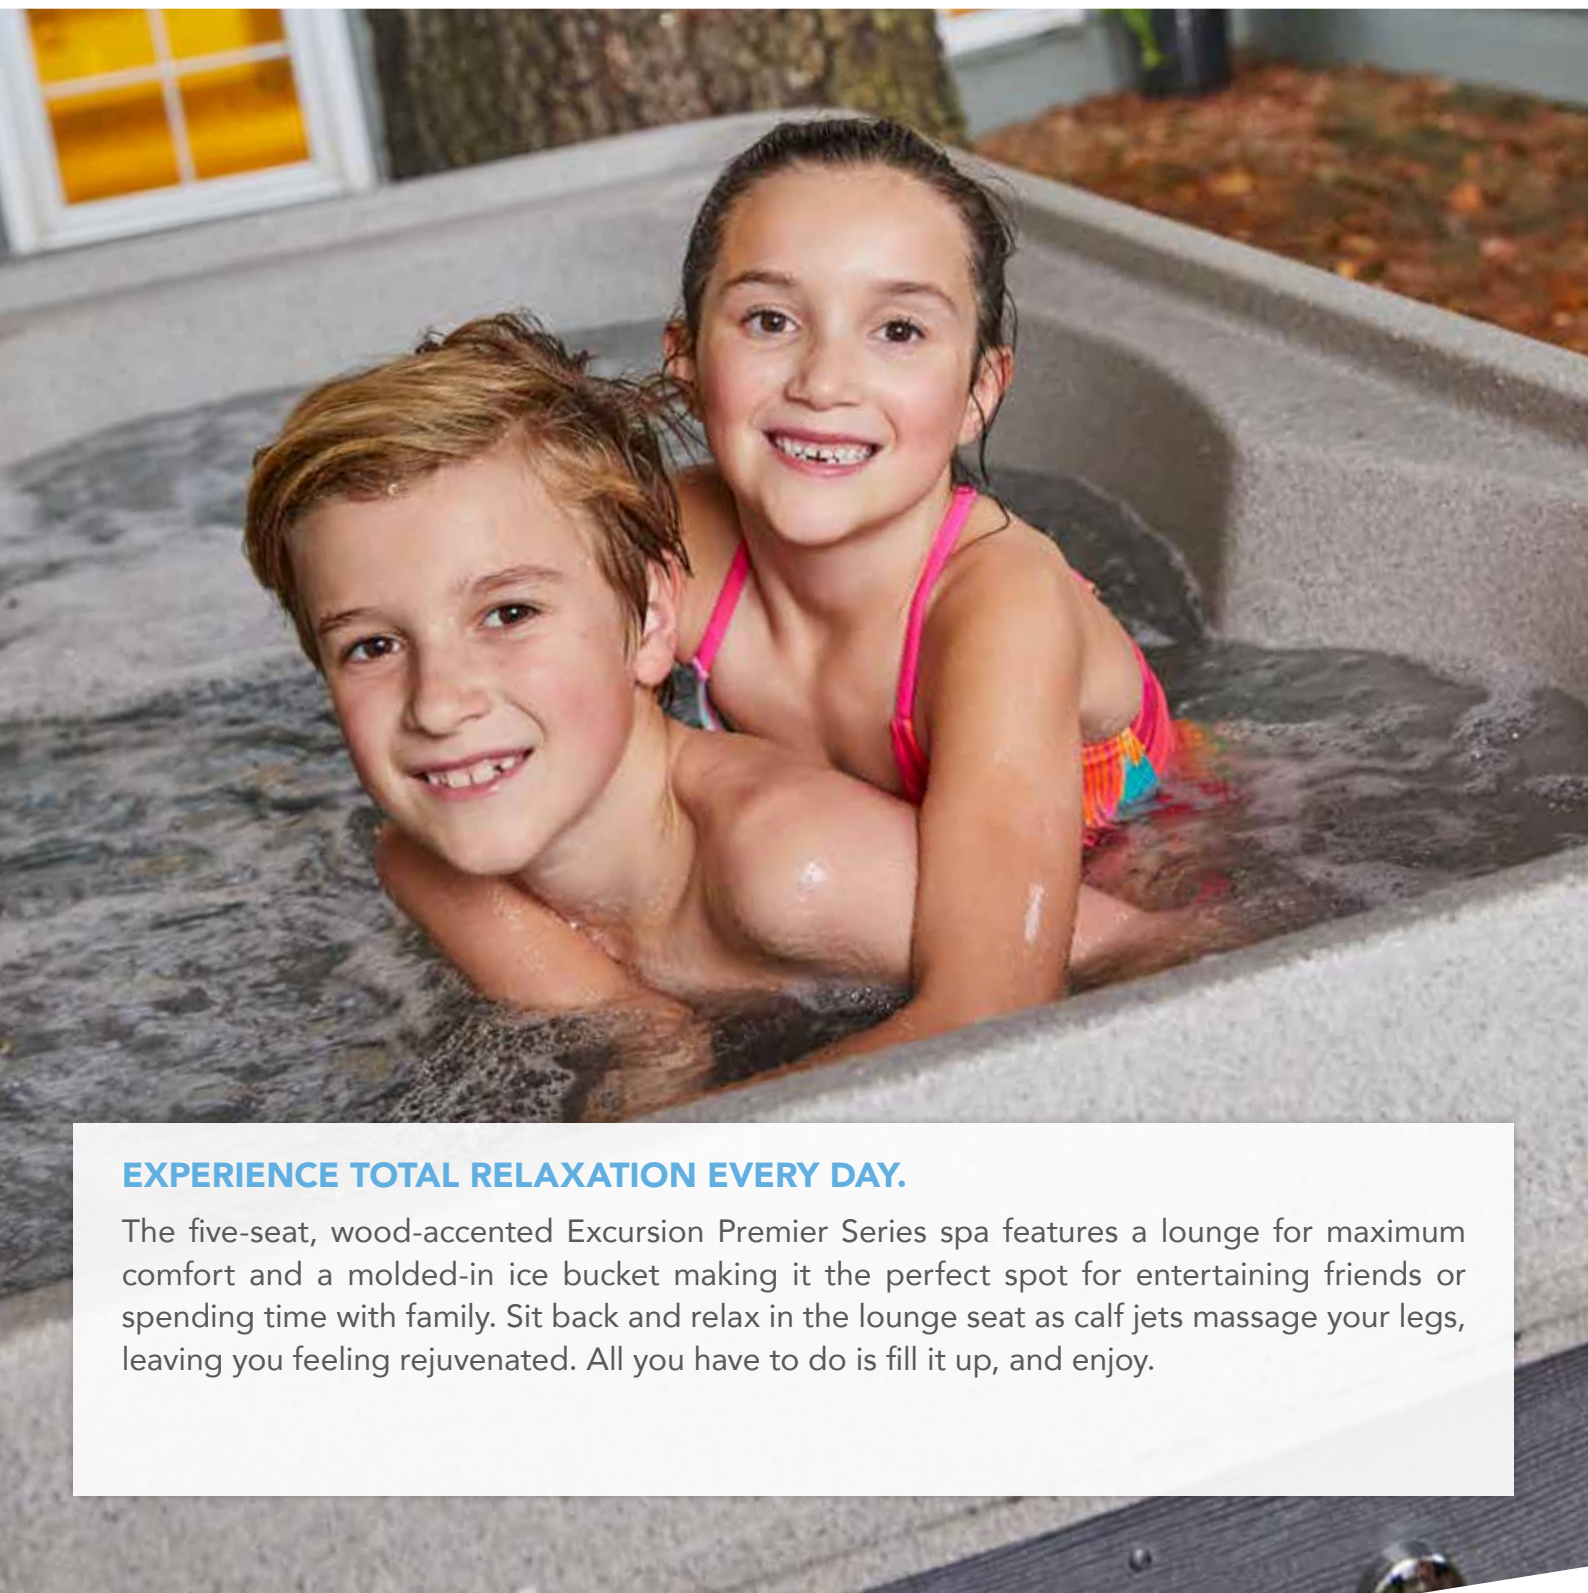

FREEFLOW SPAS®

EXCURSION™

PREMIER

EXPERIENCE TOTAL RELAXATION EVERY DAY.

The five-seat, wood-accented Excursion Premier Series spa features a lounge for maximum comfort and a molded-in ice bucket making it the perfect spot for entertaining friends or spending time with family. Sit back and relax in the lounge seat as calf jets massage your legs, leaving you feeling rejuvenated. All you have to do is fill it up, and enjoy.

FREEFLOW SPAS®

EXCURSION™

PREMIER

Excursion shown in Sand

Excursion shown in Sand / Brown with built-in ice bucket

Seating Capacity	5 Adults
Dimensions	218 x 196 x 84 cm
Water Capacity	1,100 litres
Dry Weight	205 kg
Jet Count	25 with stainless steel trim
Water Feature	Waterfall
Ozone System	Can be installed at time of purchase
Heater	2KW
Pump	2.0 BPH two-speed
Filter Size	4.5 m ²
Lighting	Multi-colour LED light
Electrical Configuration	230v
Colour Options	Arctic White Shell / Brown Cabinet Arctic White Shell / Charcoal Cabinet Sand Shell / Brown Cabinet Sand Shell / Charcoal Cabinet Taupe Shell / Brown Cabinet Taupe Shell / Charcoal Cabinet
Shell & Cabinet	Rotationally molded
Vinyl Cover Colour Options	Chestnut, Slate
Accessories (Optional)	Cover Lifter; Straight Step; Snap Step; The Cool Step™; Wi-Fi Kit
Warranty	5-Year Structure; 5-Year Shell/Surface; 2-Year Component; 2-Year No Leak Plumbing