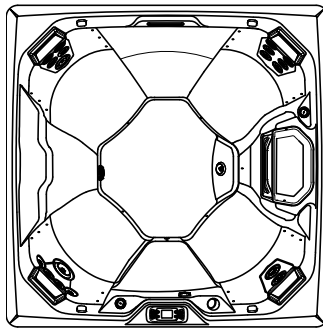

2023
BEAM (220V)
Model BMII
6'8" X 6'8"
33" High

DOOR SIDE
SCALE: 1/4" = 1'-0"