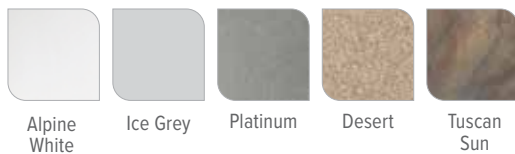

Shell Colours

Cabinet Colours

Cover Colours

Seating Capacity	4 Seats	Lighting System	Raio™ multi-colour interior points of light Exterior multi-colour lighting with timer
Dimensions	203 x 203 x 84 cm	Heater	Titanium No-Fault® 1,500 W / 230 V
Water Capacity	1,115 litres	Energy Efficiency	FiberCor® Insulation; Certified to California Energy Commission (CEC) and APSP 14 energy efficiency standards for portable spas
Weight	320 kg dry; 1,750 kg filled*	Filtration System	Dual action, 9.3 m ² , top loading
Jets	19 total • 1 XL Dual Rotary jet • 2 Standard Single Rotary jets • 2 Standard Directional jets • 14 Directional Precision™ jets	Vinyl Cover	9 to 6 tapered, 32 kg/m ³ density foam core
Water Feature	Vidro™ backlit ribbon waterfall	Available Options	CoverCradle™, CoverCradle II, Lift 'n Glide™, or UpRite™
Jet Pump	WaveMaster® 9000; One-speed, 2.5 HP Continuous Duty, 5.2 HP Breakdown Torque	Steps	Limelight Collection Step (Coastal Grey, Espresso, and Sable), Polymer Step (Ash)
Circulation Pump	SilentFlo 5000™ for quiet, continuous filtration	Entertainment	Bluetooth® Wireless Sound System
Water Care System	FreshWater® Salt System Ready	Hot Tub Cooling System	CoolZone®
Control System	IQ 2020™ with LCD control panel 230 V / 16 amp, 50 Hz		