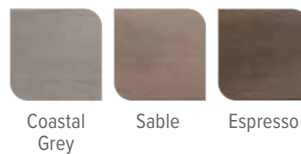

Shell Colours

Cabinet Colours

Cover Colours

Seating Capacity	4 Seats	Lighting System	Raio™ multi-colour interior points of light Exterior multi-colour lighting with timer
Dimensions	203 x 203 x 84 cm	Heater	Titanium No-Fault® 1,500 W / 230 V
Water Capacity	1,115 litres	Energy Efficiency	FiberCor® Insulation; Certified to California Energy Commission (CEC) and APSP 14 energy efficiency standards for portable spas
Weight	320 kg dry; 1,750 kg filled*	Filtration System	Dual action, 9.3 m ² , top loading
Jets	19 total • 1 XL Dual Rotary jet • 2 Standard Single Rotary jets • 2 Standard Directional jets • 14 Directional Precision™ jets	Vinyl Cover	9 to 6 tapered, 32 kg/m ³ density foam core
Water Feature	Vidro™ backlit ribbon waterfall	Available Options	CoverCradle™, CoverCradle II, Lift 'n Glide™, or UpRite™
Jet Pump	WaveMaster® 9000; One-speed, 2.5 HP Continuous Duty, 5.2 HP Breakdown Torque	Steps	Limelight Collection Step (Coastal Grey, Espresso, and Sable), Polymer Step (Ash)
Circulation Pump	SilentFlo 5000™ for quiet, continuous filtration	Entertainment	Bluetooth® Wireless Sound System
Water Care System	FreshWater® Salt System Ready	Hot Tub Cooling System	CoolZone®
Control System	IQ 2020™ with LCD control panel 230 V / 16 amp, 50 Hz		